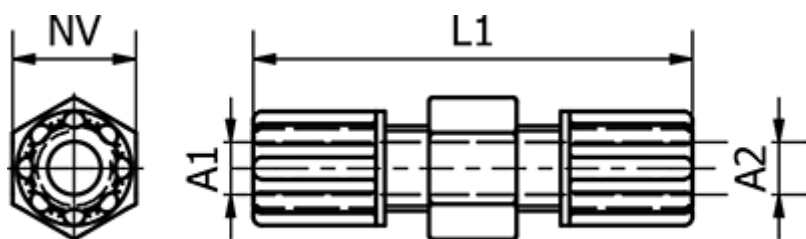

# Data Sheet

Article number: 58614002

Description: Push-on 140.02, Ø6/8, Ø6/8  
Straight

## Measures

Ext. Hose Diameter A1 = 6/8

Ext. Hose Diameter A2 = 6/8

L1 = 47

NV = 19